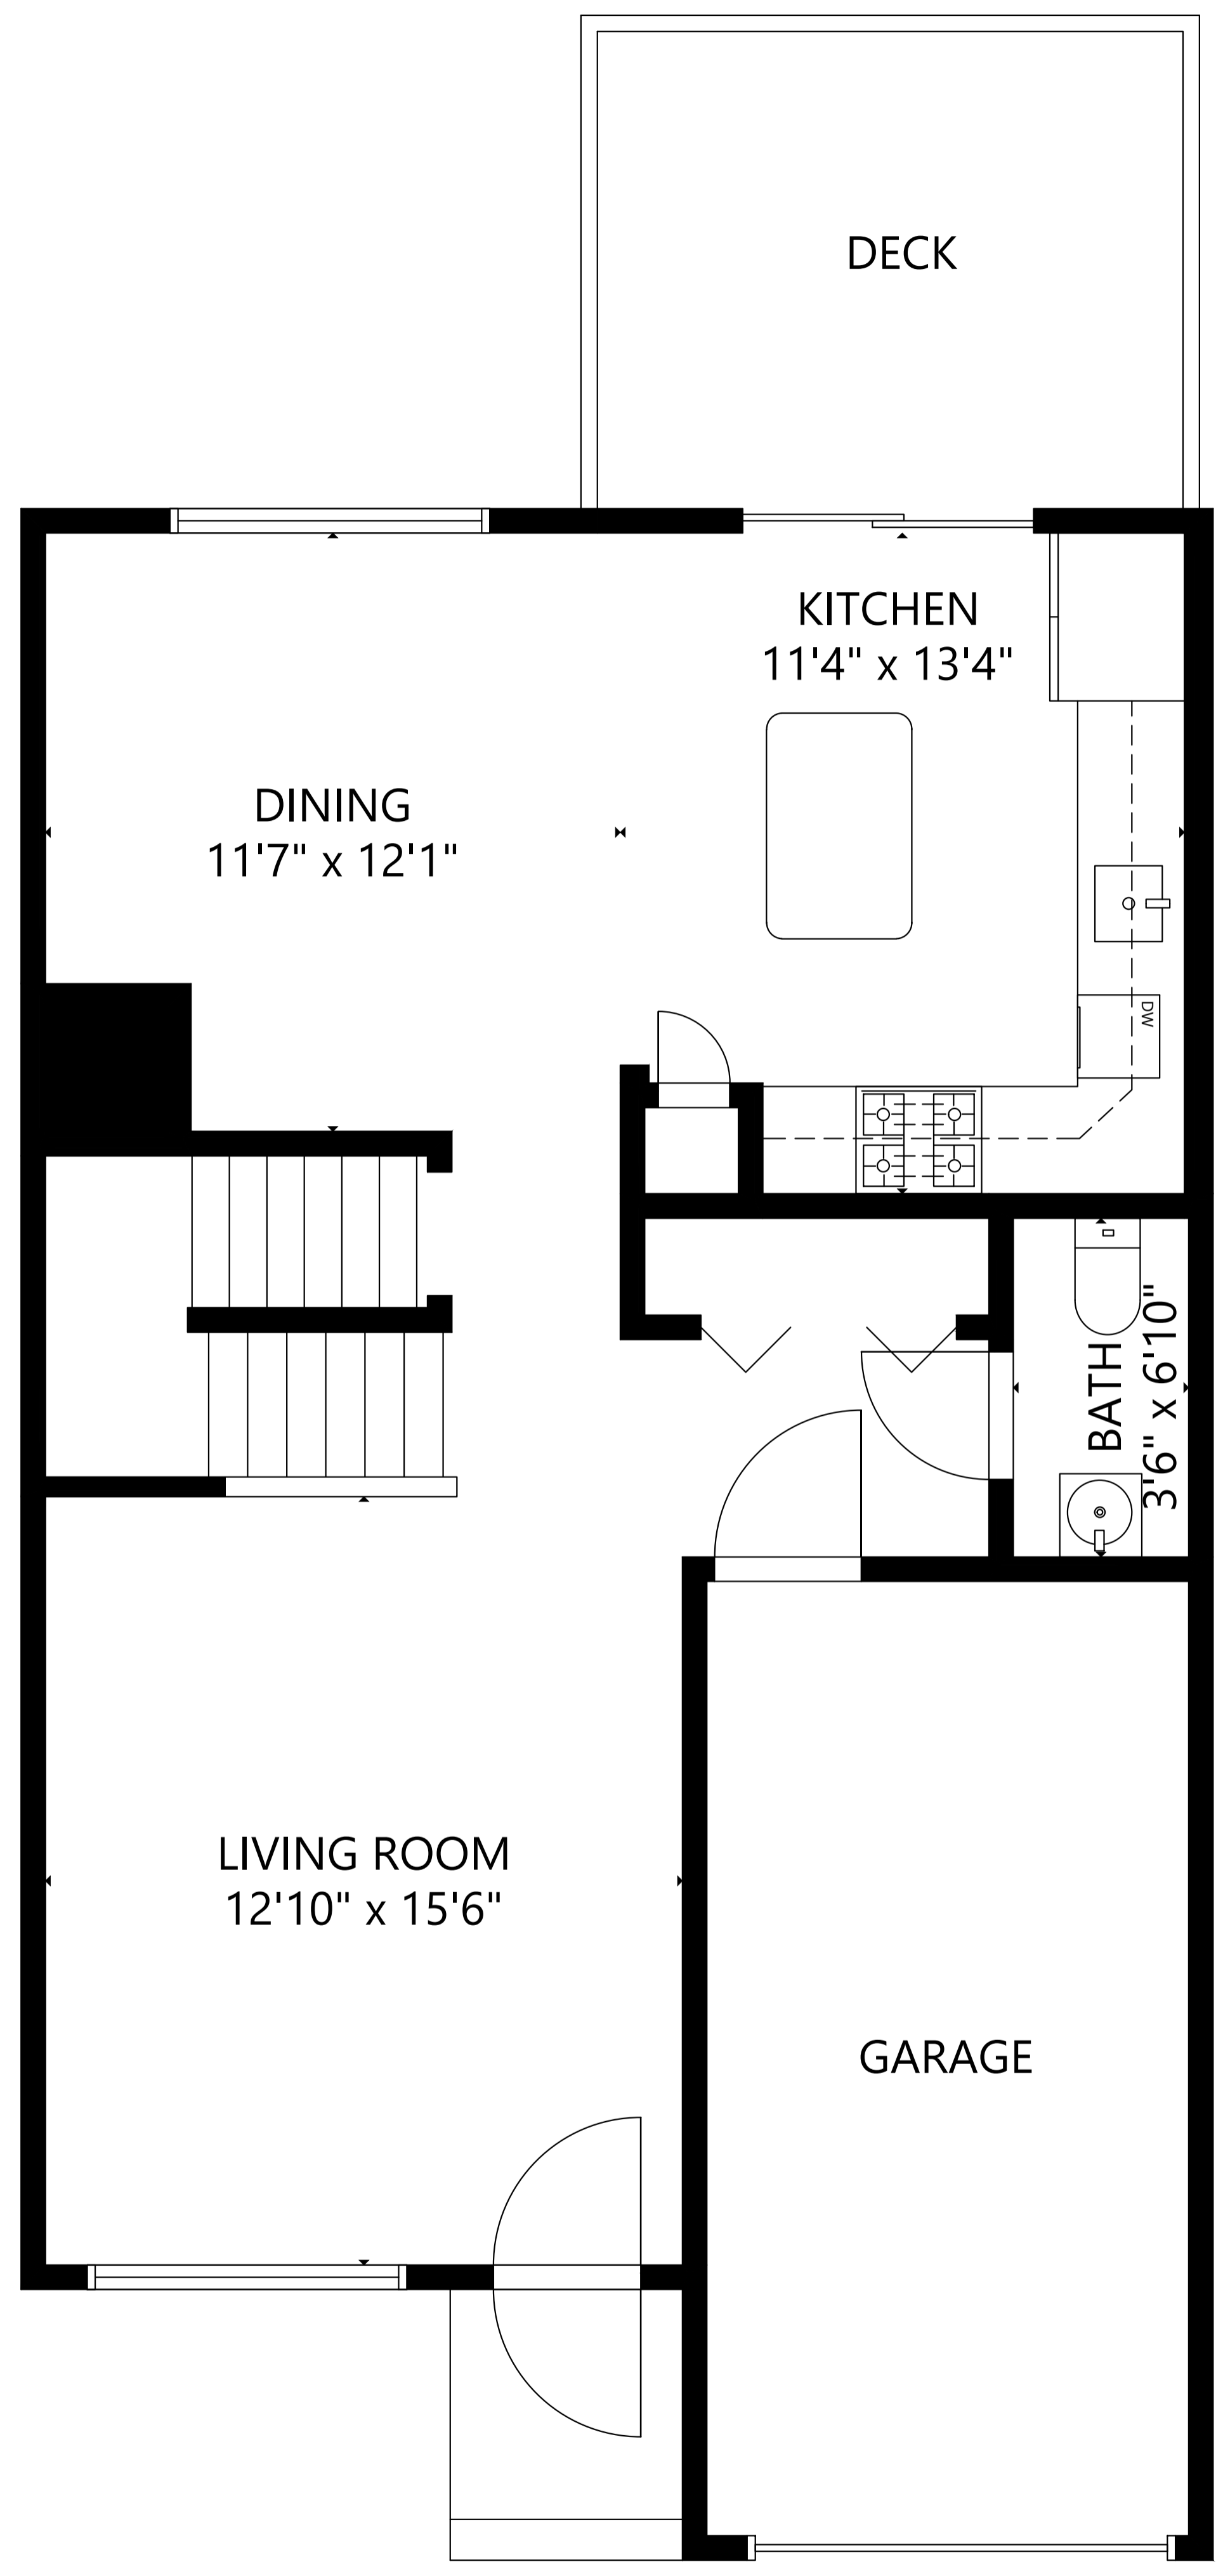

FLOOR 1

GROSS INTERNAL AREA  
TOTAL: 2,020 sq ft  
FLOOR 1: 568 sq ft, FLOOR 2: 656 sq ft  
FLOOR 3: 796 sq ft  
SIZE AND DIMENSIONS ARE APPROXIMATE, ACTUAL MAY VARY.

FLOOR 2

GROSS INTERNAL AREA  
 TOTAL: 2,020 sq ft  
 FLOOR 1: 568 sq ft, FLOOR 2: 656 sq ft  
 FLOOR 3: 796 sq ft  
 SIZE AND DIMENSIONS ARE APPROXIMATE, ACTUAL MAY VARY.

FLOOR 3

GROSS INTERNAL AREA  
 TOTAL: 2,020 sq ft  
 FLOOR 1: 568 sq ft, FLOOR 2: 656 sq ft  
 FLOOR 3: 796 sq ft  
 SIZE AND DIMENSIONS ARE APPROXIMATE, ACTUAL MAY VARY.

FLOOR 1

FLOOR 2

FLOOR 3

GROSS INTERNAL AREA  
 TOTAL: 2,020 sq ft  
 FLOOR 1: 568 sq ft, FLOOR 2: 656 sq ft  
 FLOOR 3: 796 sq ft  
 SIZE AND DIMENSIONS ARE APPROXIMATE, ACTUAL MAY VARY.