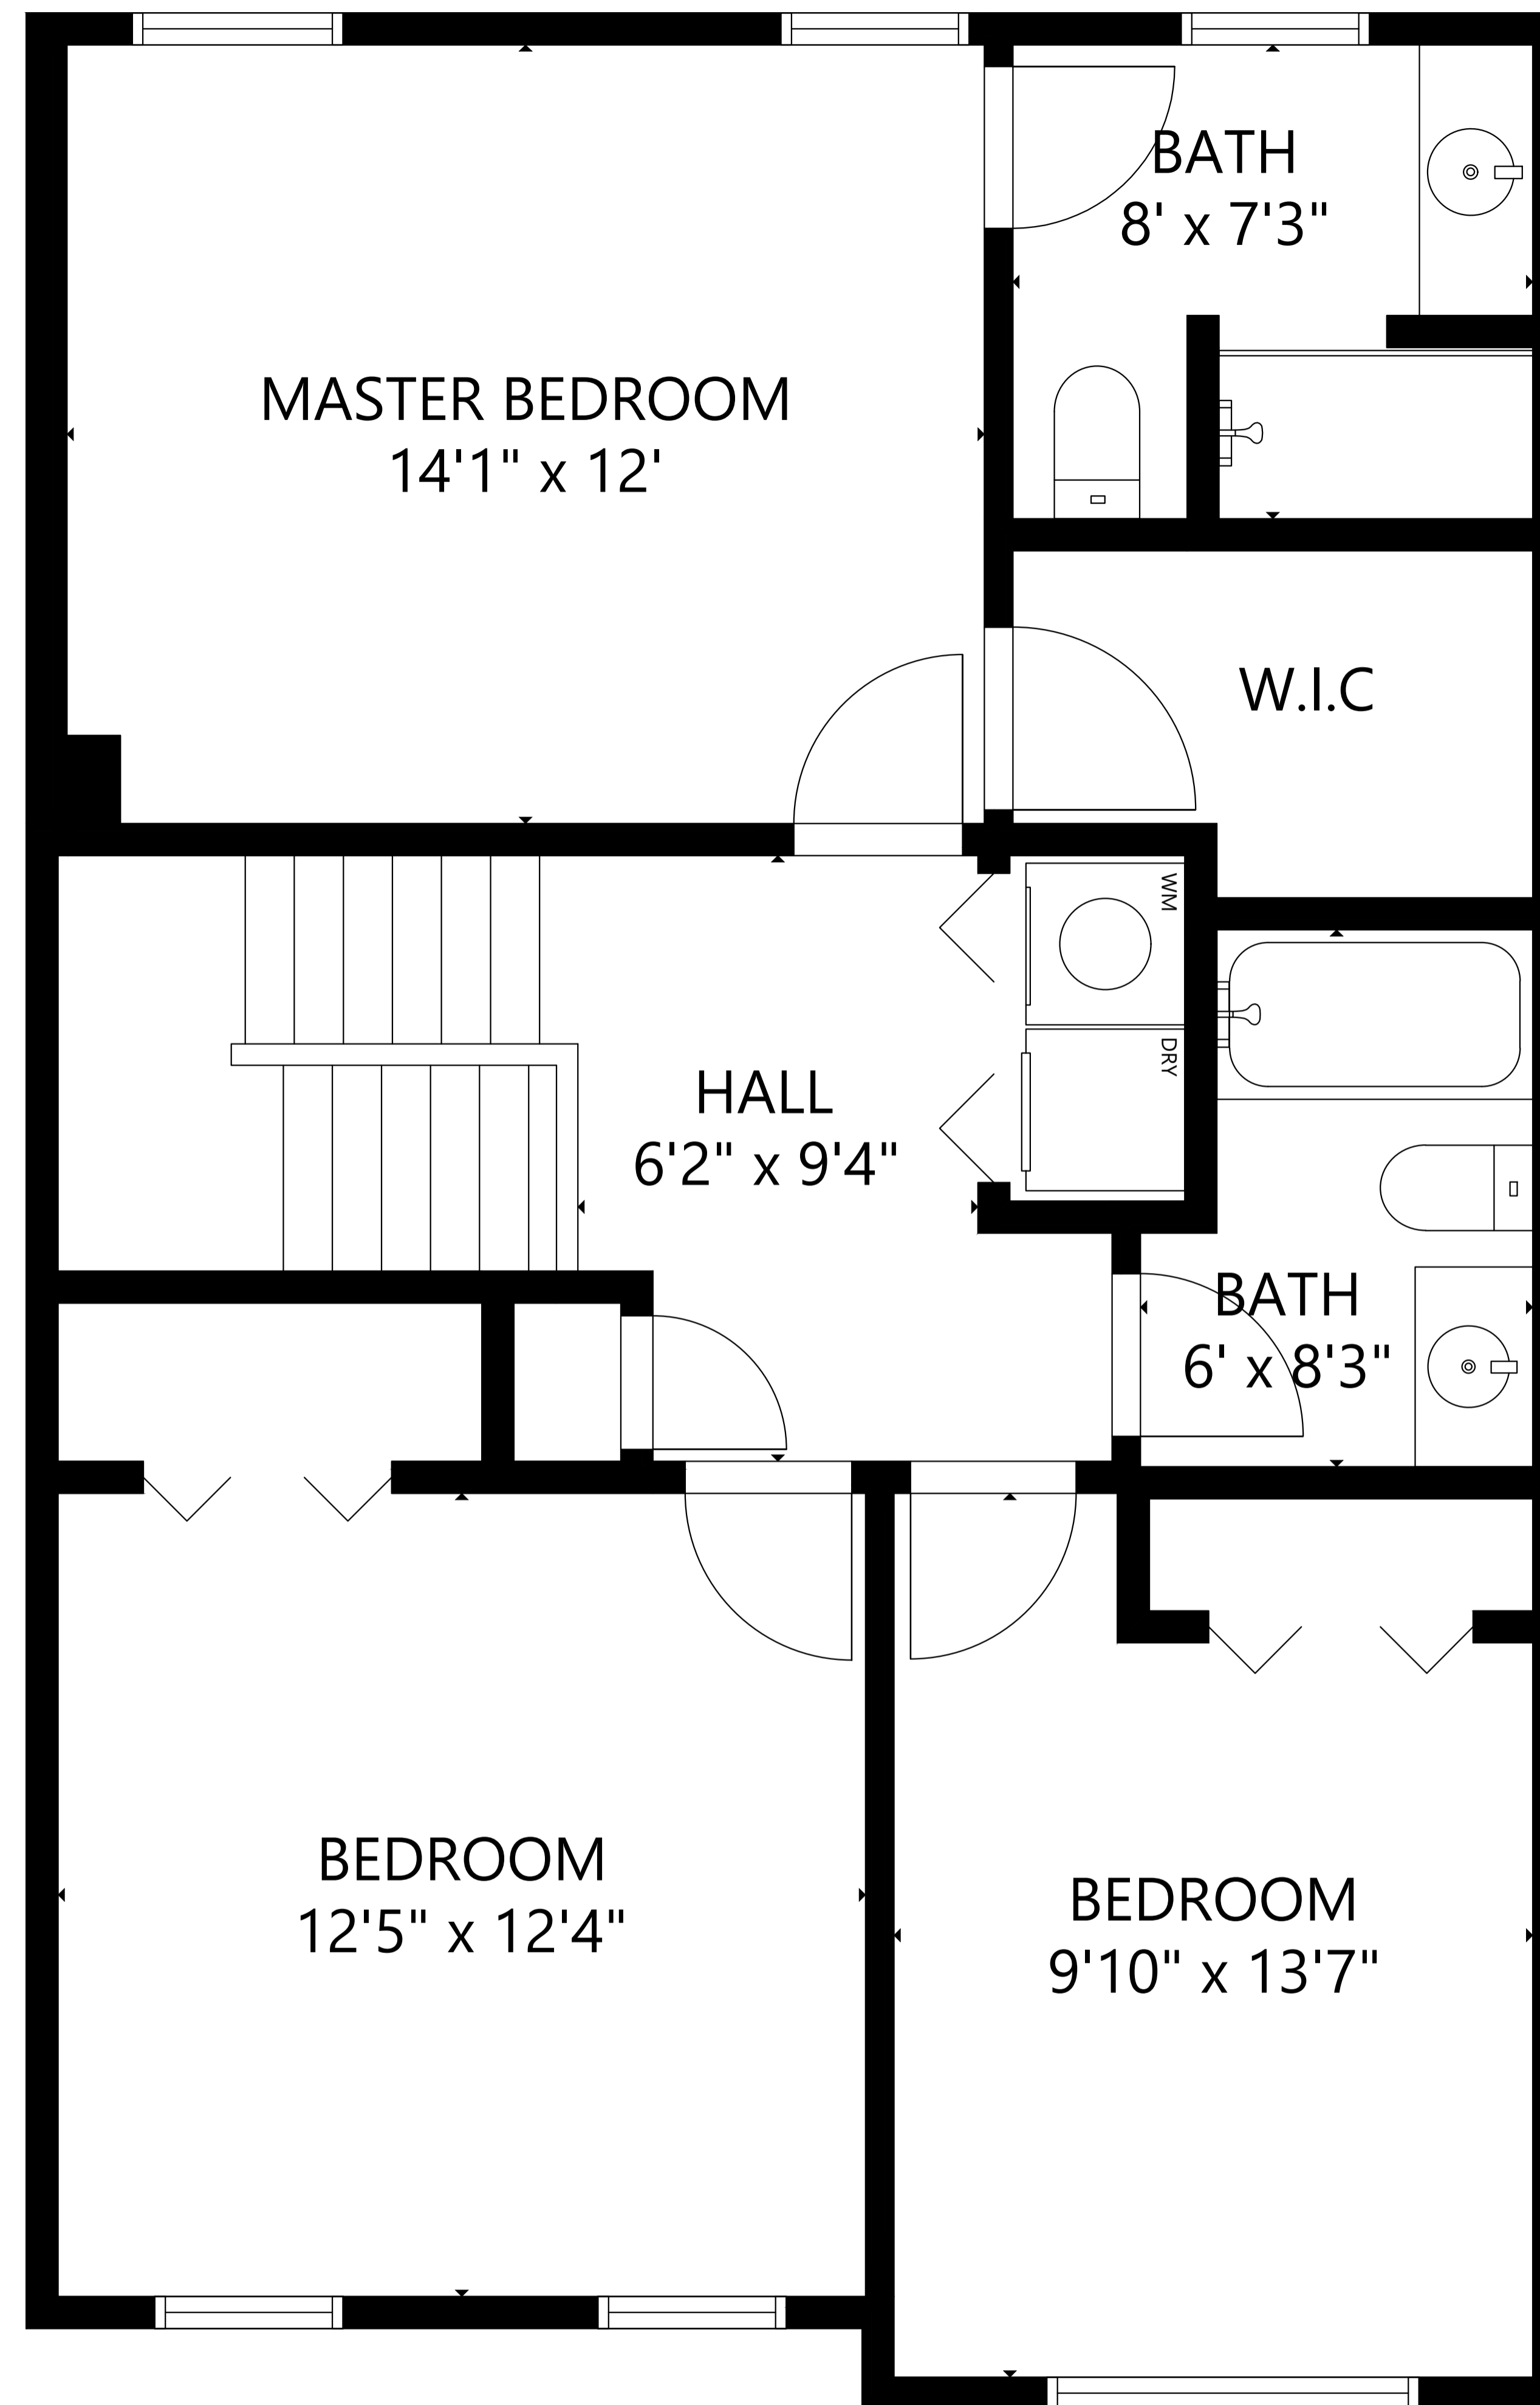

FLOOR 1

GROSS INTERNAL AREA  
TOTAL: 2,020 sq ft  
FLOOR 1: 568 sq ft, FLOOR 2: 656 sq ft  
FLOOR 3: 796 sq ft  
SIZE AND DIMENSIONS ARE APPROXIMATE, ACTUAL MAY VARY.

FLOOR 2

GROSS INTERNAL AREA  
 TOTAL: 2,020 sq ft  
 FLOOR 1: 568 sq ft, FLOOR 2: 656 sq ft  
 FLOOR 3: 796 sq ft  
 SIZE AND DIMENSIONS ARE APPROXIMATE, ACTUAL MAY VARY.

FLOOR 3

GROSS INTERNAL AREA  
 TOTAL: 2,020 sq ft  
 FLOOR 1: 568 sq ft, FLOOR 2: 656 sq ft  
 FLOOR 3: 796 sq ft  
 SIZE AND DIMENSIONS ARE APPROXIMATE, ACTUAL MAY VARY.

FLOOR 1

FLOOR 2

FLOOR 3

GROSS INTERNAL AREA  
 TOTAL: 2,020 sq ft  
 FLOOR 1: 568 sq ft, FLOOR 2: 656 sq ft  
 FLOOR 3: 796 sq ft  
 SIZE AND DIMENSIONS ARE APPROXIMATE, ACTUAL MAY VARY.