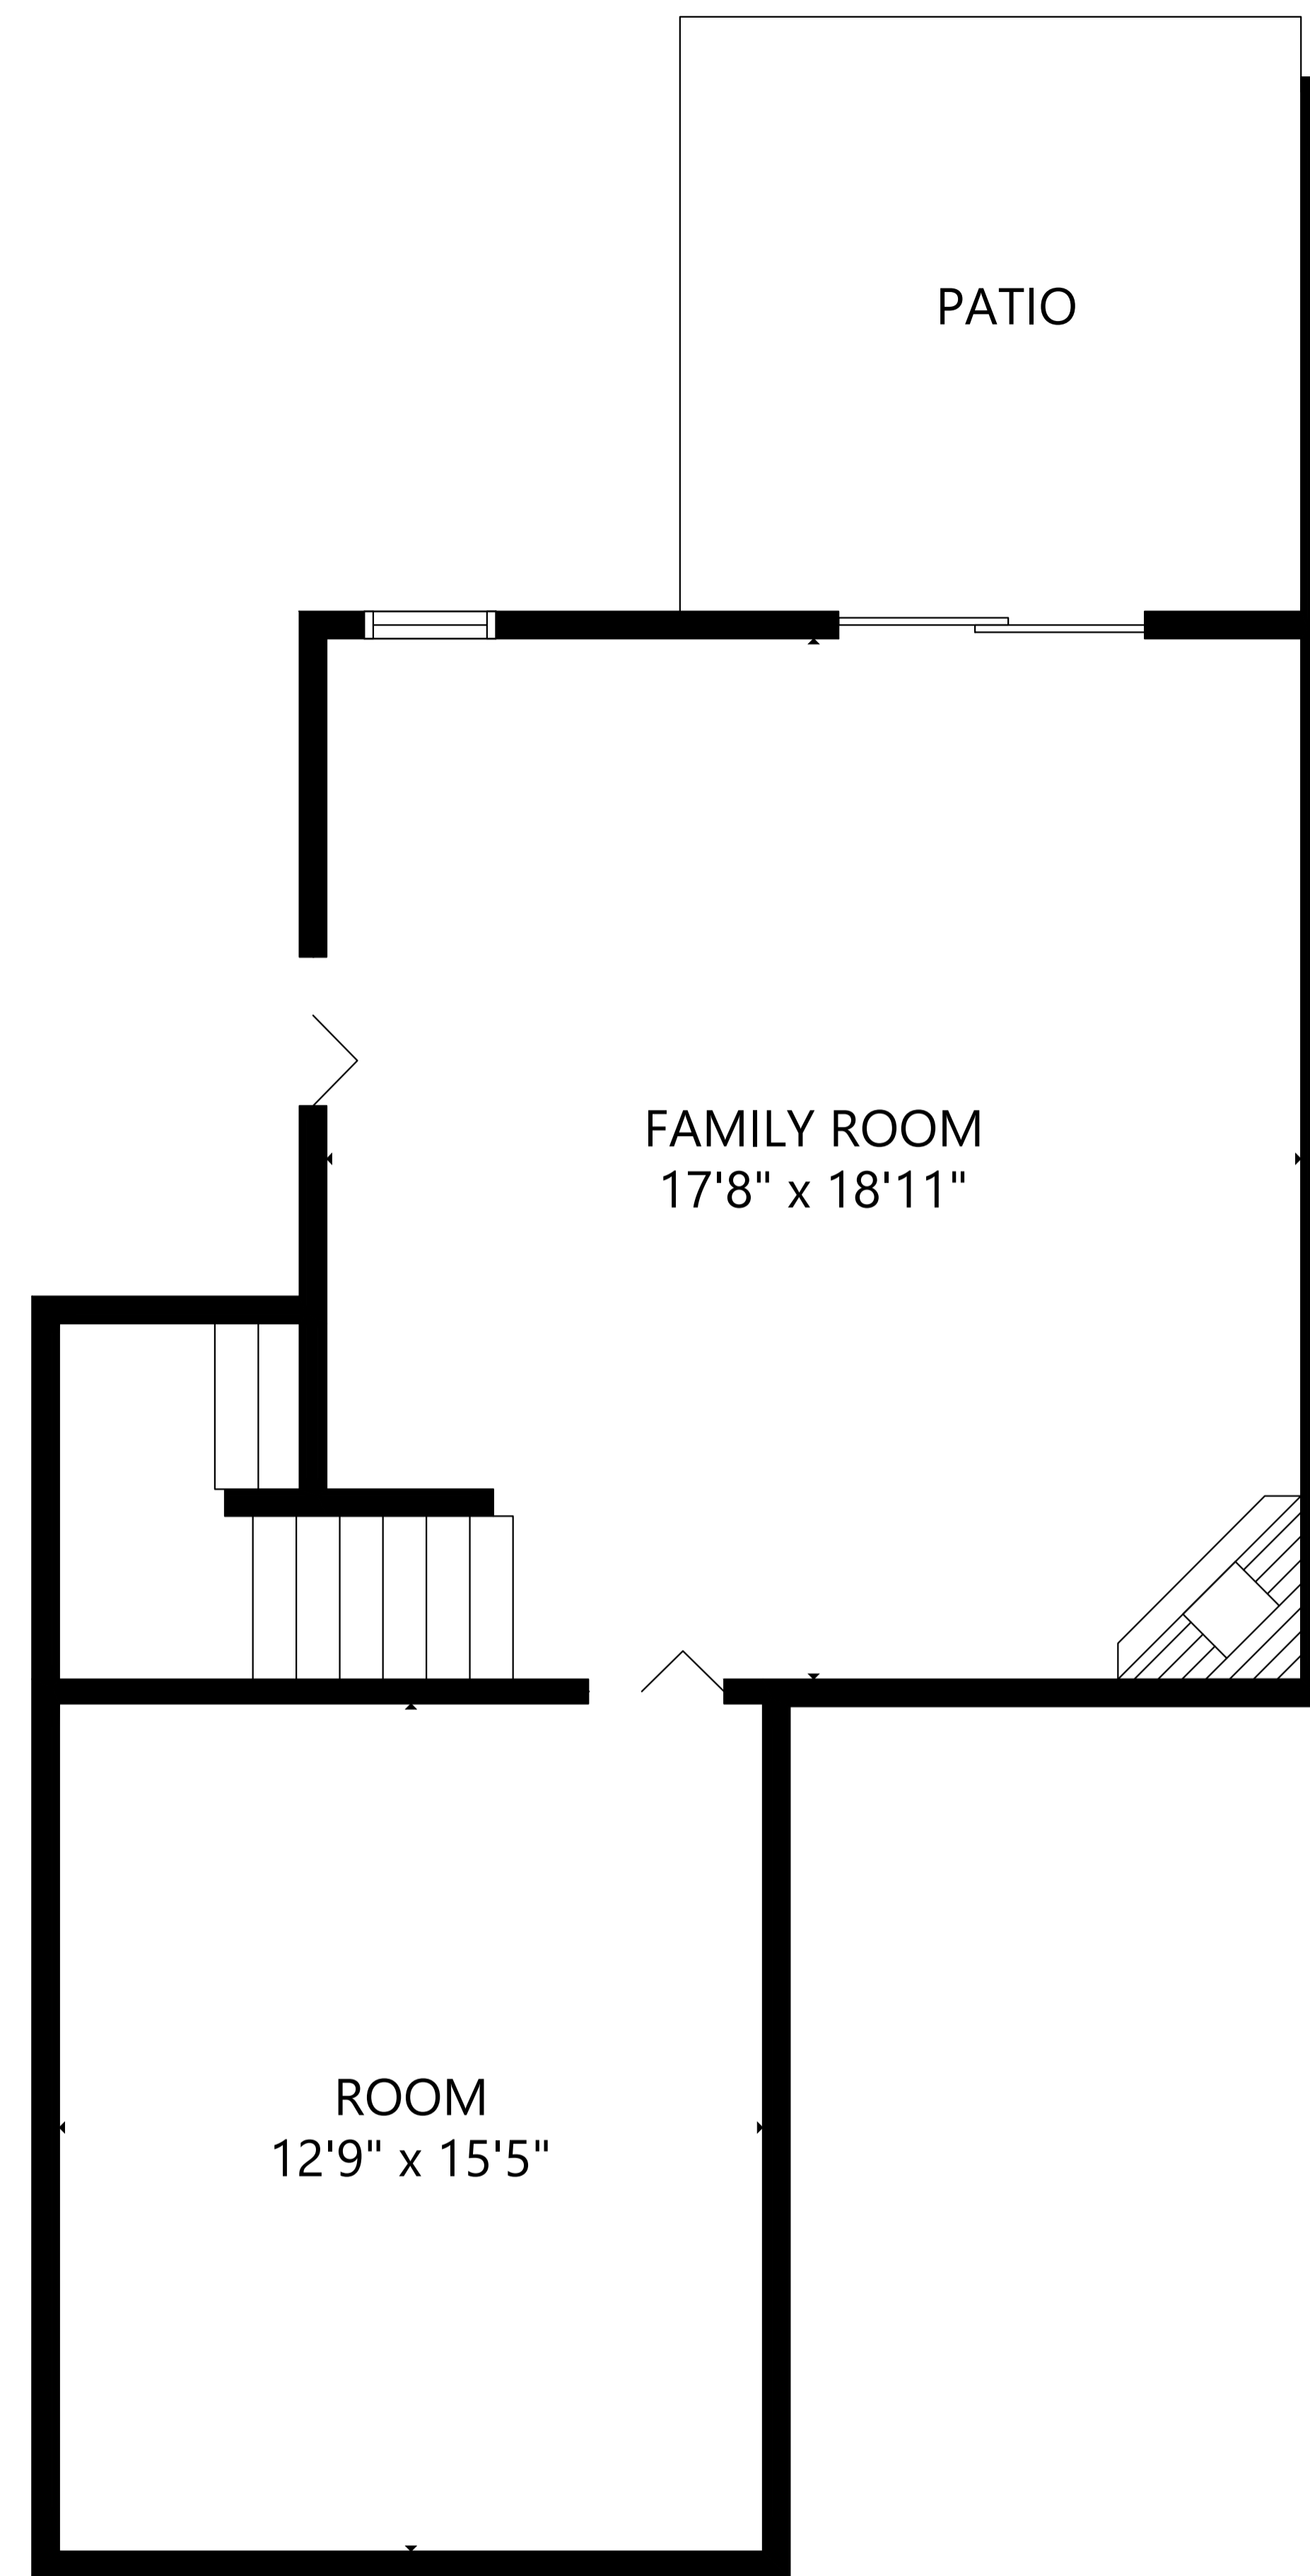

FLOOR 1

GROSS INTERNAL AREA  
TOTAL: 2,020 sq ft  
FLOOR 1: 568 sq ft, FLOOR 2: 656 sq ft  
FLOOR 3: 796 sq ft  
SIZE AND DIMENSIONS ARE APPROXIMATE, ACTUAL MAY VARY.

FLOOR 2

GROSS INTERNAL AREA  
 TOTAL: 2,020 sq ft  
 FLOOR 1: 568 sq ft, FLOOR 2: 656 sq ft  
 FLOOR 3: 796 sq ft  
 SIZE AND DIMENSIONS ARE APPROXIMATE, ACTUAL MAY VARY.

FLOOR 3

GROSS INTERNAL AREA  
 TOTAL: 2,020 sq ft  
 FLOOR 1: 568 sq ft, FLOOR 2: 656 sq ft  
 FLOOR 3: 796 sq ft  
 SIZE AND DIMENSIONS ARE APPROXIMATE, ACTUAL MAY VARY.

FLOOR 1

FLOOR 2

FLOOR 3

GROSS INTERNAL AREA  
 TOTAL: 2,020 sq ft  
 FLOOR 1: 568 sq ft, FLOOR 2: 656 sq ft  
 FLOOR 3: 796 sq ft  
 SIZE AND DIMENSIONS ARE APPROXIMATE, ACTUAL MAY VARY.