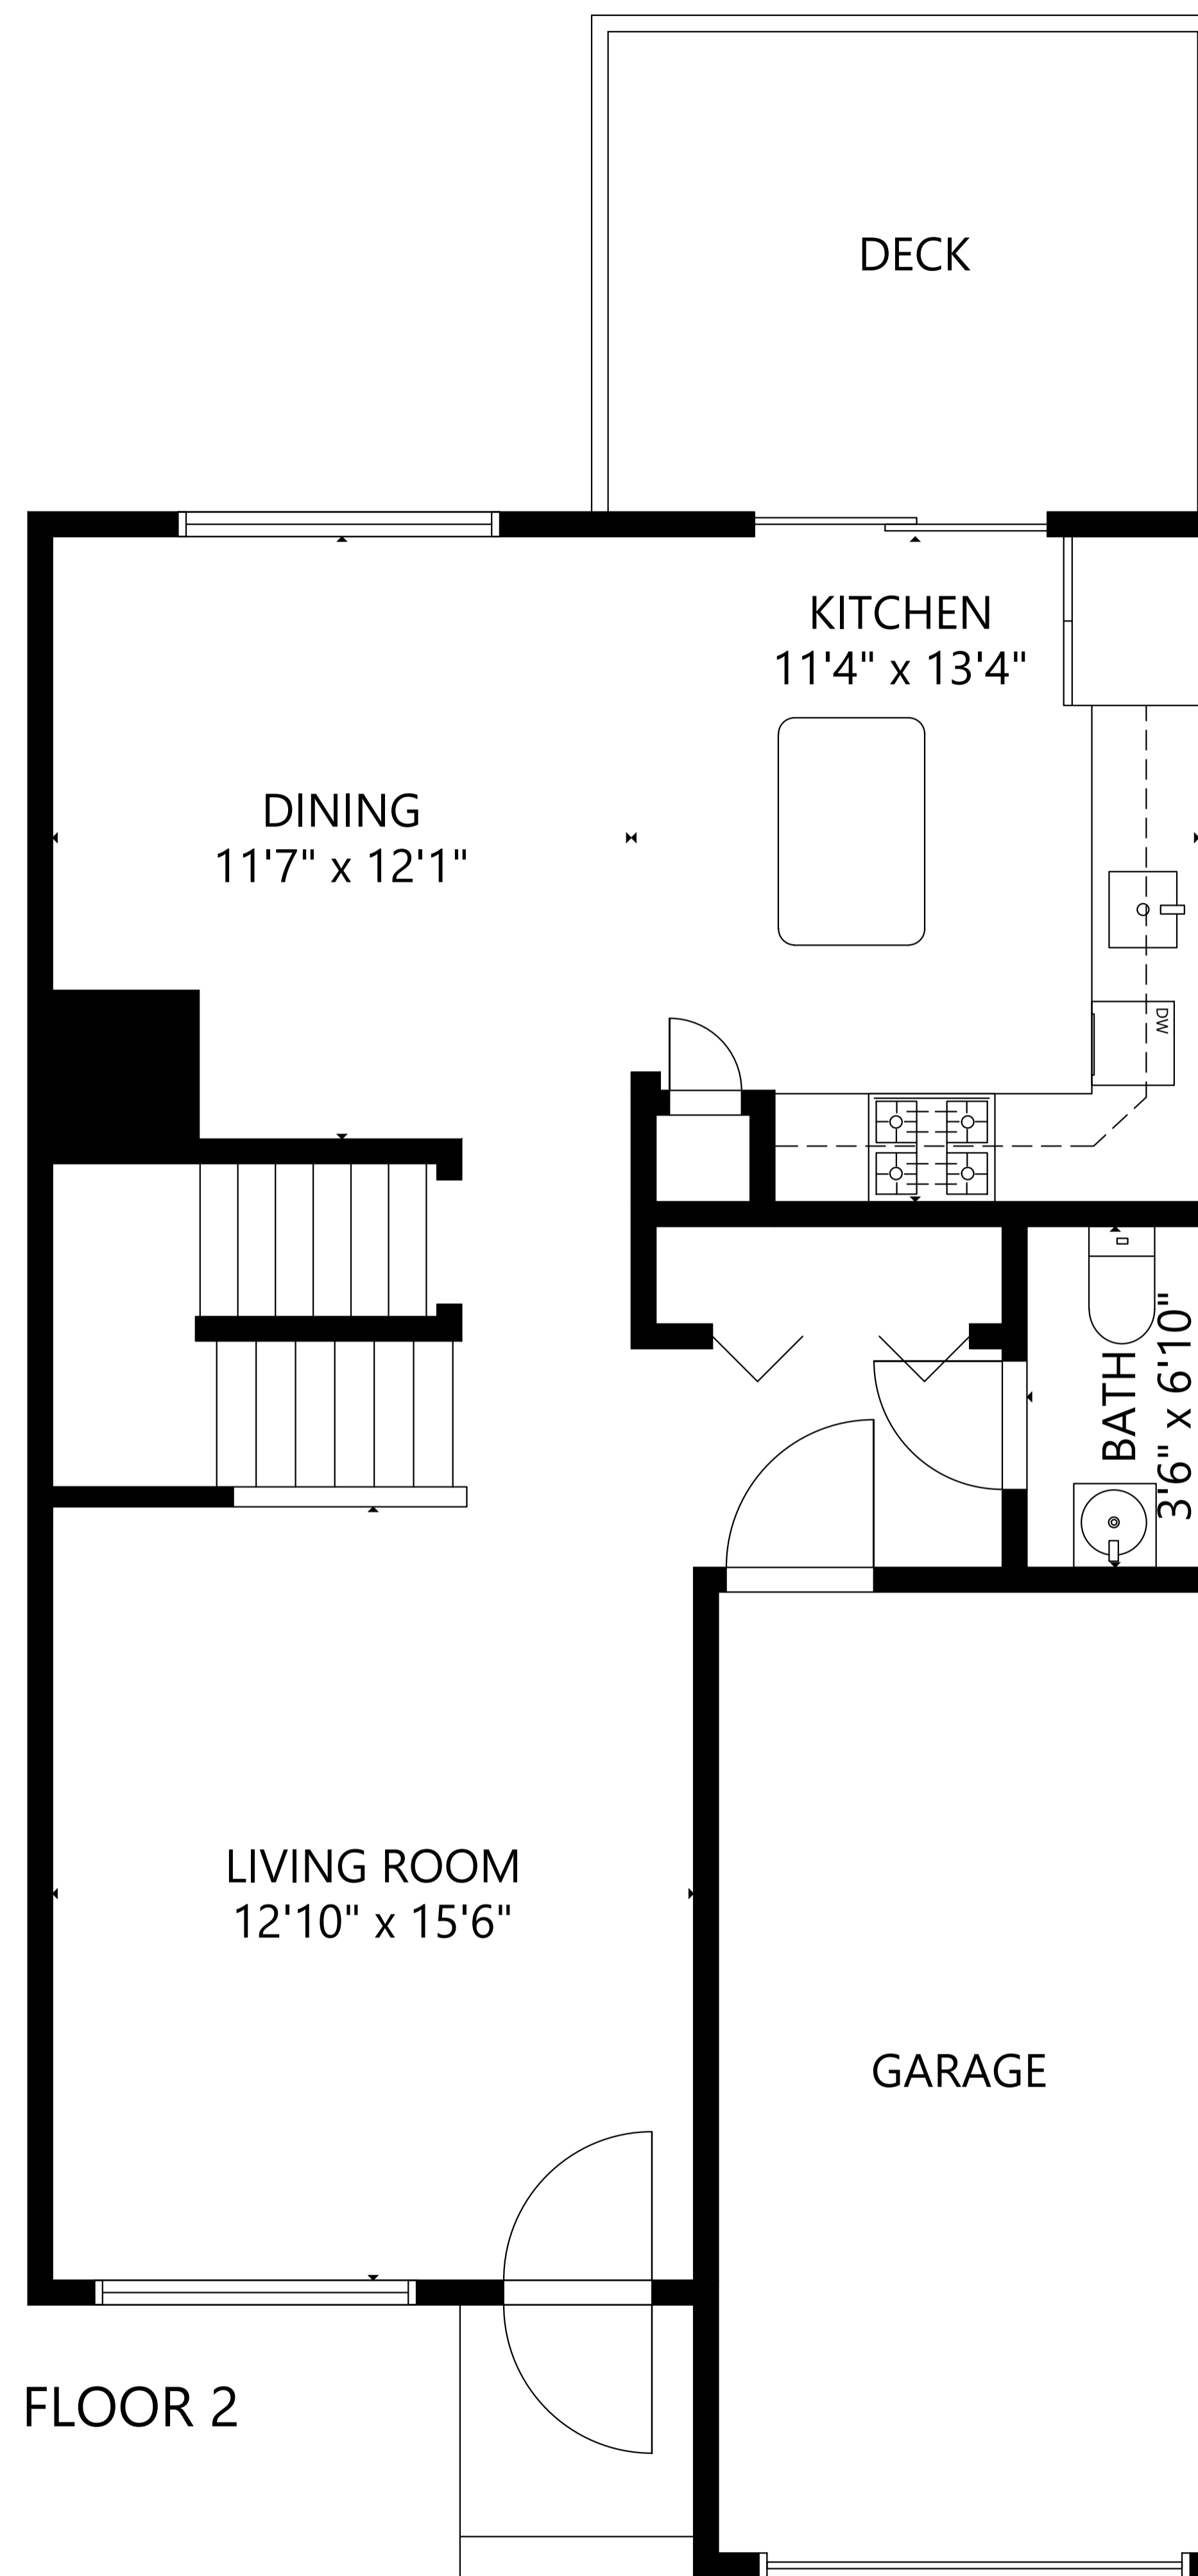

FLOOR 1

GROSS INTERNAL AREA  
TOTAL: 2,020 sq ft  
FLOOR 1: 568 sq ft, FLOOR 2: 656 sq ft  
FLOOR 3: 796 sq ft  
SIZE AND DIMENSIONS ARE APPROXIMATE, ACTUAL MAY VARY.

FLOOR 2

GROSS INTERNAL AREA  
 TOTAL: 2,020 sq ft  
 FLOOR 1: 568 sq ft, FLOOR 2: 656 sq ft  
 FLOOR 3: 796 sq ft  
 SIZE AND DIMENSIONS ARE APPROXIMATE, ACTUAL MAY VARY.

FLOOR 3

GROSS INTERNAL AREA  
 TOTAL: 2,020 sq ft  
 FLOOR 1: 568 sq ft, FLOOR 2: 656 sq ft  
 FLOOR 3: 796 sq ft  
 SIZE AND DIMENSIONS ARE APPROXIMATE, ACTUAL MAY VARY.

FLOOR 1

FLOOR 2

FLOOR 3

GROSS INTERNAL AREA  
 TOTAL: 2,020 sq ft  
 FLOOR 1: 568 sq ft, FLOOR 2: 656 sq ft  
 FLOOR 3: 796 sq ft  
 SIZE AND DIMENSIONS ARE APPROXIMATE, ACTUAL MAY VARY.