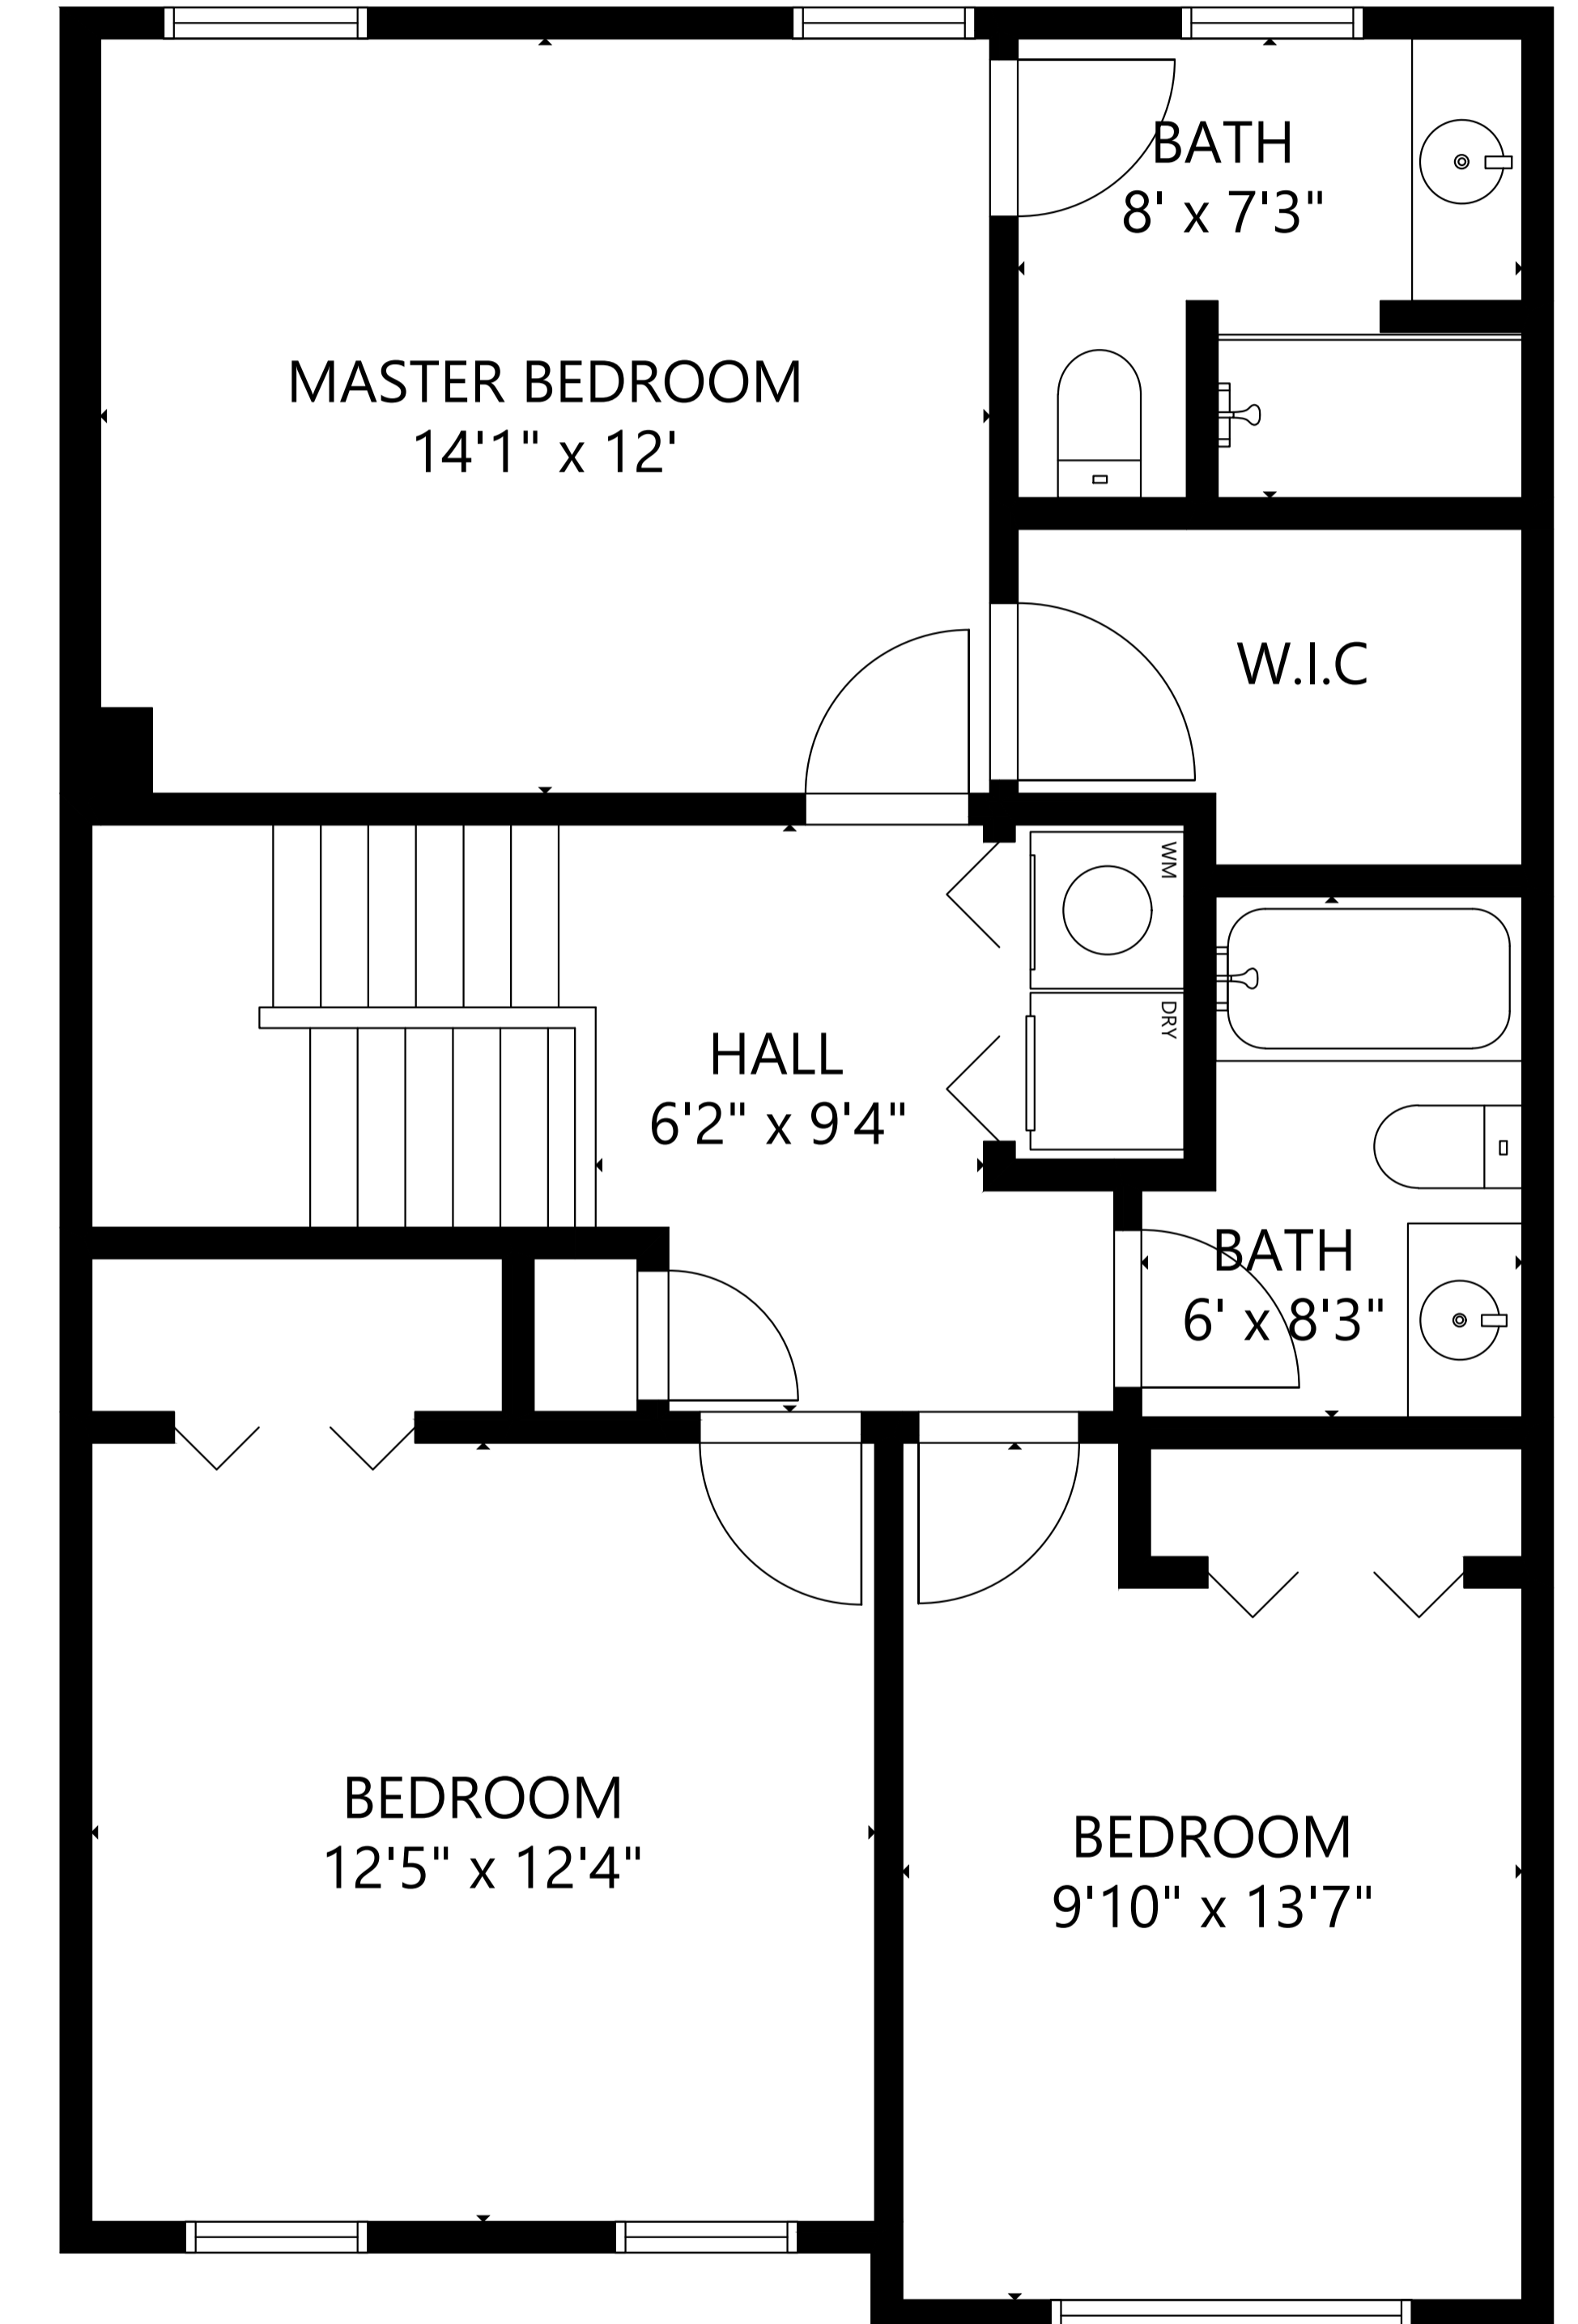

FLOOR 1

GROSS INTERNAL AREA  
TOTAL: 2,020 sq ft  
FLOOR 1: 568 sq ft, FLOOR 2: 656 sq ft  
FLOOR 3: 796 sq ft  
SIZE AND DIMENSIONS ARE APPROXIMATE, ACTUAL MAY VARY.

FLOOR 2

GROSS INTERNAL AREA  
 TOTAL: 2,020 sq ft  
 FLOOR 1: 568 sq ft, FLOOR 2: 656 sq ft  
 FLOOR 3: 796 sq ft  
 SIZE AND DIMENSIONS ARE APPROXIMATE, ACTUAL MAY VARY.

FLOOR 3

GROSS INTERNAL AREA  
 TOTAL: 2,020 sq ft  
 FLOOR 1: 568 sq ft, FLOOR 2: 656 sq ft  
 FLOOR 3: 796 sq ft  
 SIZE AND DIMENSIONS ARE APPROXIMATE, ACTUAL MAY VARY.

FLOOR 1

FLOOR 2

FLOOR 3

GROSS INTERNAL AREA  
 TOTAL: 2,020 sq ft  
 FLOOR 1: 568 sq ft, FLOOR 2: 656 sq ft  
 FLOOR 3: 796 sq ft  
 SIZE AND DIMENSIONS ARE APPROXIMATE, ACTUAL MAY VARY.